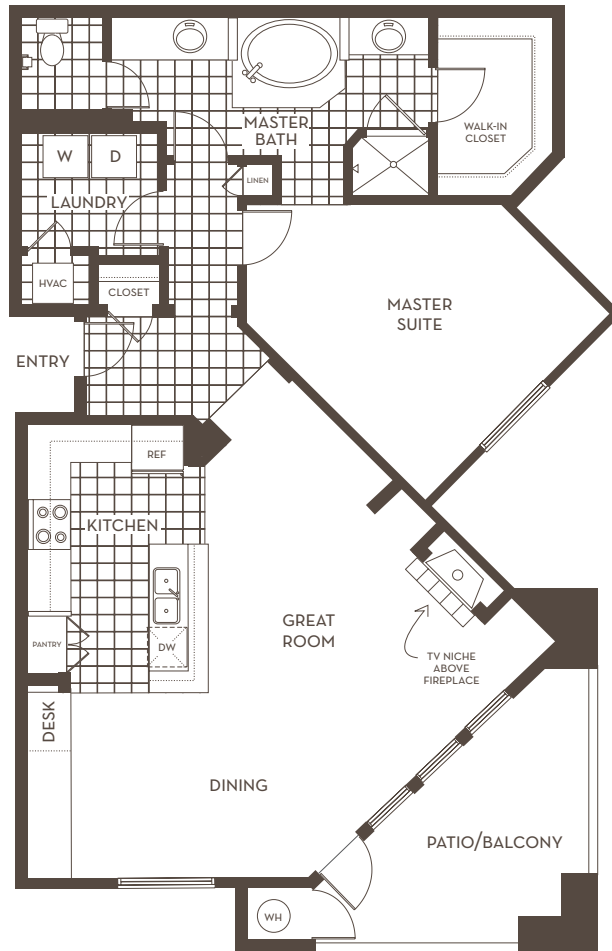

Topacio

1 BEDROOM/1 BATH

1048 SF

This isn't your typical one-bedroom home. The Topacio defies size and is masterfully planned for even the most discerning Scottsdale sophisticate. Every wall, every door and every window is meticulously placed to maximize this surprisingly spacious home giving you both a luxurious feeling and abundant practical space.

UNIQUE FEATURES

- Kitchen island
- Master bath has both step-in shower and soaking tub
- Dual sinks in master bath
- Built in desk in living area
- Open style floor plan
- Oversized patio/balcony
- Separate laundry room
- Natural gas fireplace with TV niche